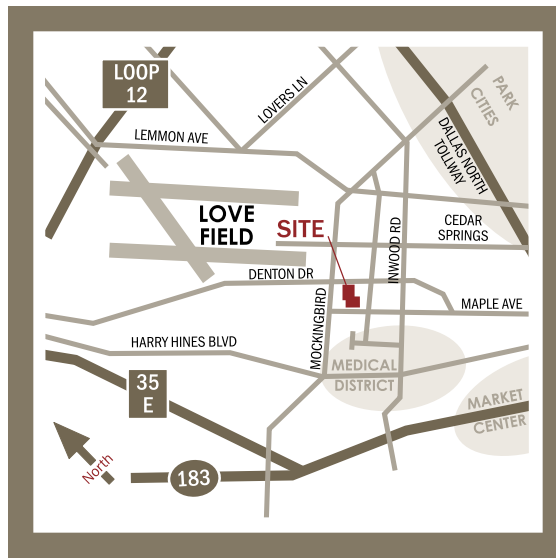

Convenient to:

- Park Cities
- Medical Center
- Dallas Love Field Airport
- Market Center

Join these companies

- LAMBERT LANDSCAPE
- ED KELLUM & SON
- UT SOUTHWESTERN
- JCR/PIERCE HARDWARE

with corporate offices
or facilities at
6333 Denton Drive
6334 Maple Avenue

**LOVE FIELD
COMMERCIAL
CENTER**

Manufacturing • Showroom
Storage • Distribution
10,000 – 100,000 SF

- Large Truck Courts
- Ample Parking
- On Future DART Rail Line
- On-Site Management
- Monitored Fire Sprinkler
- Security Patrolled